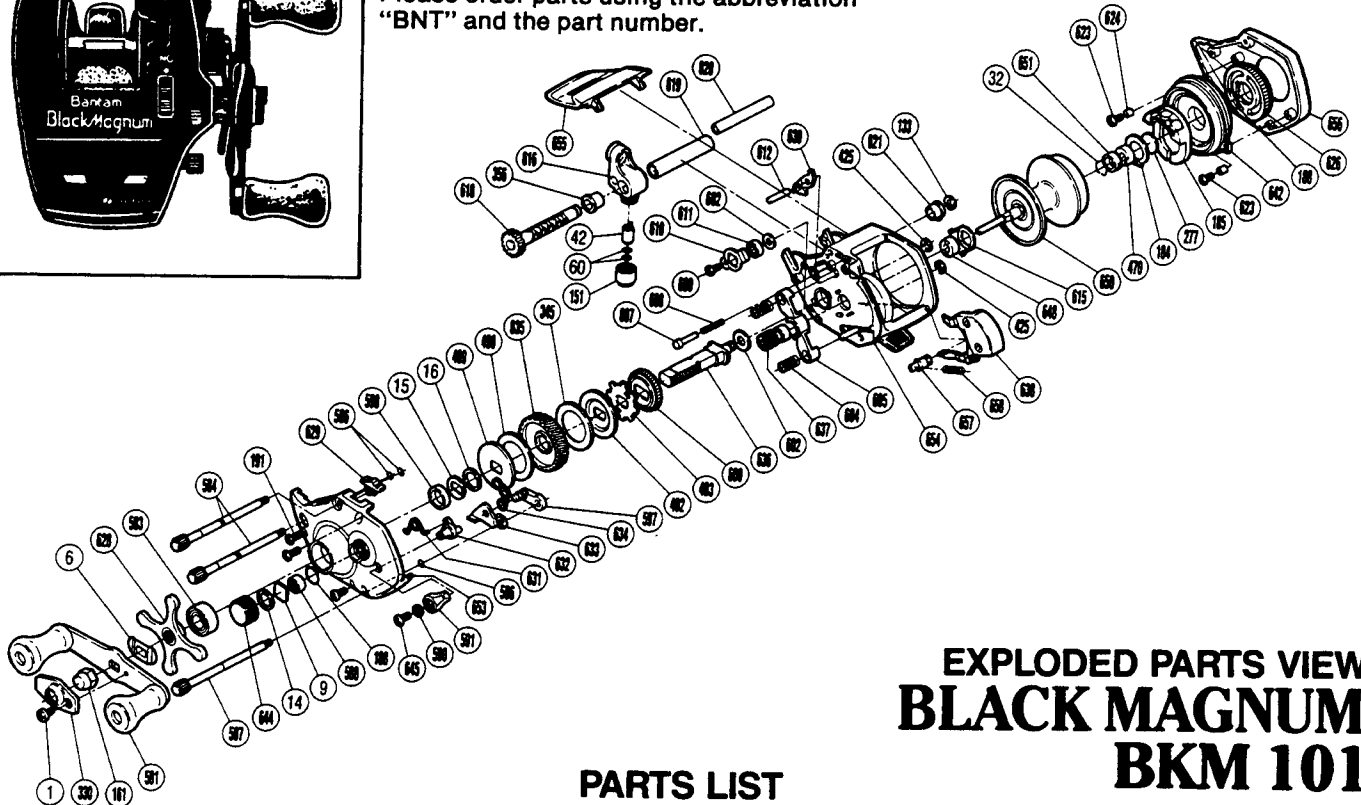

EXPLODED PARTS VIEW BLACK MAGNUM BKM 101

PARTS LIST

PART # DESCRIPTION

- 1. Handle Screw "B"
- 6. Friction Washer (A)
- 9. Spacer (A)
- 14. Friction Washer (B)
- 15. Drag Spring Washer
- 16. Friction Washer (C)
- 32. Bearing Retainer
- 42. Line Guide Pawl
- 60. Spacer (Optional)
- 133. Worm Shaft Retainer
- 151. Pawl Cap
- 161. Handle Nut
- 184. Magnet Retainer Lock
- 185. Magnet Retainer
- 188. O Ring
- 191. Side Plate Screw
- 277. Spacer (B)
- 330. Handle Nut (Lock) Plate
- 345. Drive Shaft Washer "B"
- 356. Worm Bearing "A"
- 425. Clutch Button Lock
- 470. Bushing "C"
- 489. Key Washer "A"
- 490. Drag Washer
- 492. Key Washer "B"
- 493. Anti-Reverse Ratchet
- 581. Handle Assembly

PART # DESCRIPTION

- 583. Drive Shaft Bearing
- 584. Side Plate Bolt "C"
- 586. Bolt Retainer
- 587. Side Plate Bolt "A"
- 588. Spool Shaft Bushing
- 590. Lock Washer
- 591. Flipping Lever
- 597. Retractor Spring Guide
- 598. Bushing
- 600. Idle Gear
- 602. Drive Shaft Washer "C"
- 604. Yoke Spring
- 605. Yoke
- 607. Switch Spring Pin
- 608. Switch Spring
- 609. Drive Shaft Retainer Screw
- 610. Drive Shaft Retainer
- 611. Drive Shaft Bushing
- 612. Anti-Reverse Pawl Pin
- 615. Bearing Retainer
- 616. Line Guide
- 618. Worm Shaft
- 619. Level Wind Guard
- 620. Stabilizer Bar
- 621. Worm Bearing "B"

PART # DESCRIPTION

- 623. Dial Case Screw
- 624. Screw Support
- 626. Magnetic Control Dial
- 628. Star Drag
- 629. Anti-Reverse Switch
- 631. Cam Spring
- 632. Flipping Cam
- 633. Joint Plate
- 634. Retractor Spring
- 635. Drive Gear
- 636. Drive Shaft
- 637. Pinion Gear
- 638. Clutch Button
- 639. Anti-Reverse Pawl
- 642. Dial Case
- 644. Cast Control Cap
- 645. Flipping Lever Screw
- 648. Spool Shaft Bushing
- 650. Spool
- 651. Bushing Spacer
- 653. Left Side Plate
- 654. One-Piece Frame
- 655. Level Wind Protector
- 656. Right Side Plate
- 657. Clutch Button Guide Pin
- 658. Flipping Retractor Spring