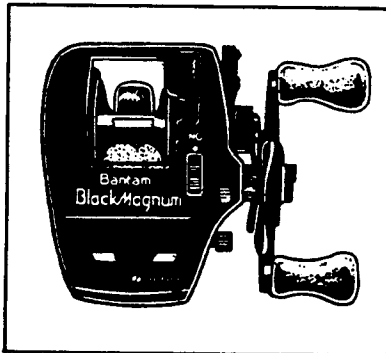

SHIMANO®

1987 REPAIR MANUAL

Shimano American Corporation, One Shimano Dr.
Irvine, CA 92718

TO ORDER:

This reel belongs to the "Bantam" series.
Please order parts using the abbreviation
"BNT" and the part number.

EXPLODED PARTS VIEW BLACK MAGNUM BKM 101

PARTS LIST

PART # DESCRIPTION

- 1. Handle Screw "B"
- 6. Friction Washer (A)
- 9. Spacer (A)
- 14. Friction Washer (B)
- 15. Drag Spring Washer
- 16. Friction Washer (C)
- 32. Bearing Retainer
- 42. Line Guide Pawl
- 60. Spacer (Optional)
- 133. Worm Shaft Retainer
- 151. Pawl Cap
- 161. Handle Nut
- 184. Magnet Retainer Lock
- 185. Magnet Retainer
- 188. O Ring
- 191. Side Plate Screw
- 277. Spacer (B)
- 330. Handle Nut (Lock) Plate
- 345. Drive Shaft Washer "B"
- 356. Worm Bearing "A"
- 425. Clutch Button Lock
- 470. Bushing "C"
- 489. Key Washer "A"
- 490. Drag Washer
- 492. Key Washer "B"
- 493. Anti-Reverse Ratchet
- 581. Handle Assembly

PART # DESCRIPTION

- 623. Dial Case Screw
- 624. Screw Support
- 626. Magnetic Control Dial
- 628. Star Drag
- 629. Anti-Reverse Switch
- 631. Cam Spring
- 632. Flipping Cam
- 633. Joint Plate
- 634. Retractor Spring
- 635. Drive Gear
- 636. Drive Shaft
- 637. Pinion Gear
- 638. Clutch Button
- 639. Anti-Reverse Pawl
- 642. Dial Case
- 644. Cast Control Cap
- 645. Flipping Lever Screw
- 648. Spool Shaft Bushing
- 650. Spool
- 651. Bushing Spacer
- 653. Left Side Plate
- 654. One-Piece Frame
- 655. Level Wind Protector
- 656. Right Side Plate
- 657. Clutch Button Guide Pin
- 658. Flipping Retractor Spring